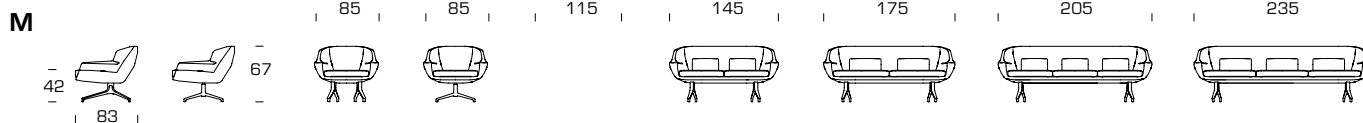

Softshell

Sofa Sessel
Sofa Fauteuil
Sofa Armchair