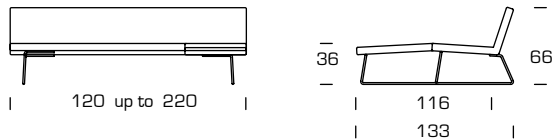

Slim

The antisofa.
 Uncompromising, minimal and concentrated on the essential.
 Optional legrest, left or right. Two different seat variations.
 The length is customized from 60 up to 220 cm.

Sofa Armchair Chaise Longue Bench

Slim Lounge

absolutely clear line
 a firmer seating comfort

with legrest

without legrest

Slim Living

seat and back cushions
 a softer seating comfort

with legrest

without legrest