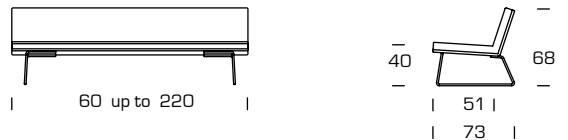

Slim

The antisofa.
 Uncompromising, minimal and concentrated on the essential.
 Optional legrest, left or right. Two different seat variations.
 The length is customized from 60 up to 220 cm.

Sofa Armchair Chaise Longue Bench

Slim Lounge

absolutely clear line
 a firmer seating comfort

with legrest

without legrest

Slim Living

seat and back cushions
 a softer seating comfort

with legrest

without legrest