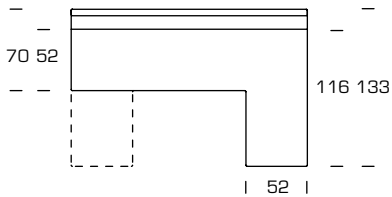

Slim

The antisofa.
Uncompromising, minimal and concentrated on the essential.
Optional legrest, left or right. Two different seat variations.
The length is customized from 60 up to 220 cm.

Sofa Armchair Chaise Longue Bench

Slim Lounge

absolutely clear line
a firmer seating comfort

with legrest

without legrest