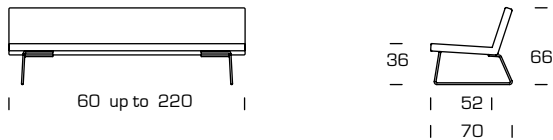

Slim

The antisofa.
 Uncompromising, minimal and concentrated on the essential.
 Optional legrest, left or right. Two different seat variations.
 The length is customized from 60 up to 220 cm.

Sofa Armchair Chaise Longue Bench

Slim Lounge

absolutely clear line
 a firmer seating comfort

with legrest

without legrest

Slim Living

seat and back cushions
 a softer seating comfort

with legrest

without legrest