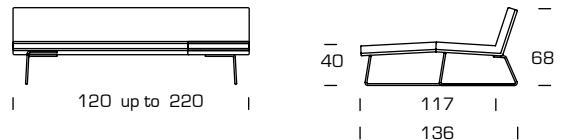

Slim

The antisofa.
 Uncompromising, minimal and concentrated on the essential.
 Optional legrest, left or right. Two different seat variations.
 The length is customized from 60 up to 220 cm.

Sofa Armchair Chaise Longue Bench

Slim Lounge

absolutely clear line
 a firmer seating comfort

with legrest

without legrest

Slim Living

seat and back cushions
 a softer seating comfort

with legrest

without legrest