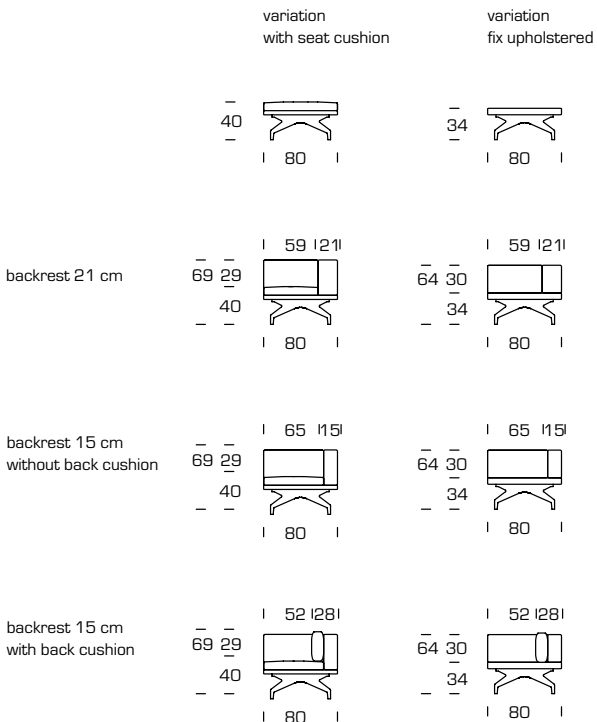

Lof

The chameleon amongst seating and lounging furniture.

Select between two different seat variations and choose size and placement of back and armrests. One seat variation is lower in seating height with a little firmer seating comfort. The variation made with a seat cushion allows a softer comfort. Back and armrests in thickness 15 or 21 cm.

Sofa Corner Element Armchair Daybed Chaise Longue Bench Stool

Cover in fabric or leather
Fabric removable

The integrated ultra-flat slatted frame and high quality upholstery of the furniture guarantee optimum comfort. The length of the furniture can be customized from 90 up to 250 cm. Back cushions (optional) are customized by the length of the furniture or number of seats.

Stable frame construction in solid wood, plywood, steel and aluminium profiles. Foam padding in various degrees, back cushion in down.

Legs in chrome steel matt finish, black matt or RAL colored.

For customized dimensions or solutions, please contact us.

in centimetres