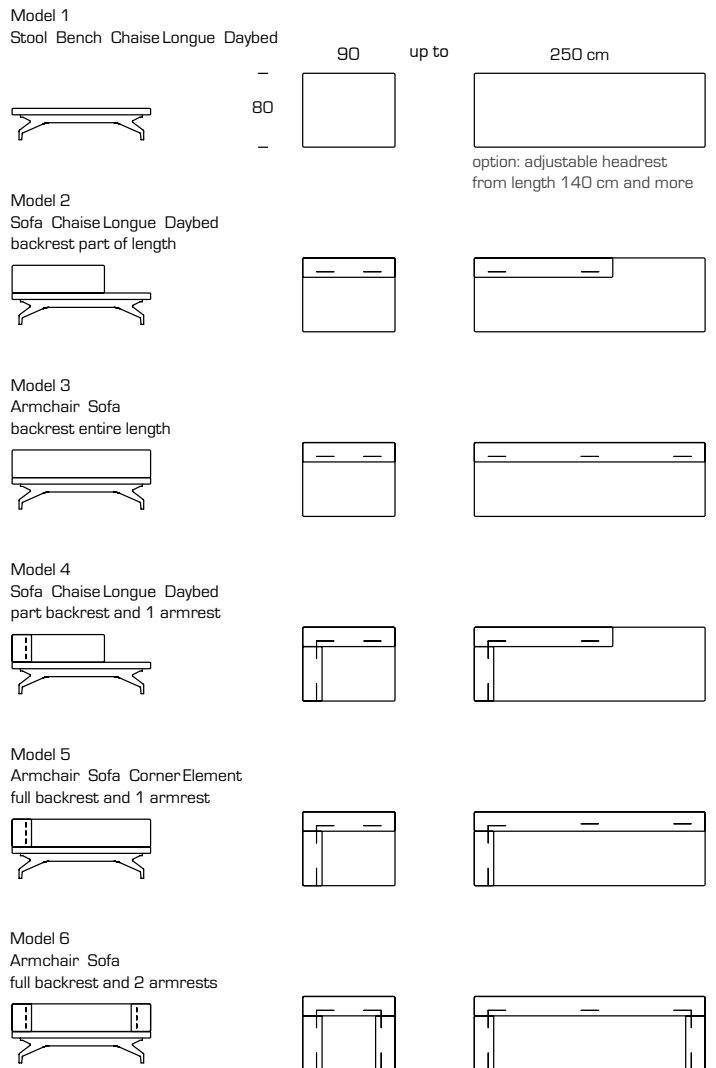

Cover in fabric or leather
Fabric removable

The integrated ultra-flat slatted frame and high quality upholstery of the furniture guarantee optimum comfort. The length of the furniture can be customized from 90 up to 250 cm. Back cushions (optional) are customized by the length of the furniture or number of seats.

Stable frame construction in solid wood, plywood, steel and aluminium profiles. Foam padding in various degrees, back cushion in down.

Legs in chrome steel matt finish, black matt or RAL colored.

For customized dimensions or solutions, please contact us.