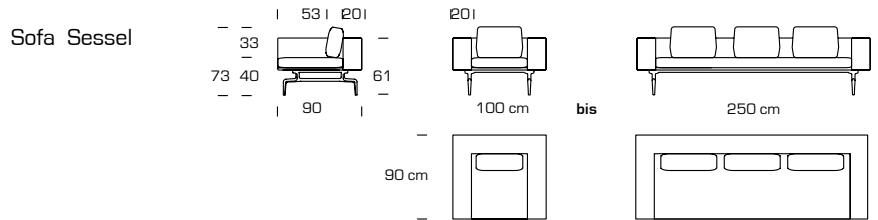

Lenao

Das Programm Lenao überzeugt durch seine klassische, leichte Linie verbunden mit hohem Sitz- und Liege-Komfort. Ein vielseitiges Möbelprogramm

Sofa Ecksofa Sitzgruppe Sessel Daybed Bank Hocker Beistell-Salontisch

Bezug in Stoff oder Leder
Stoffbezüge abnehmbar

Ein integrierter, ultraflacher Federleisten-Rost ermöglicht eine sehr komfortable Sitz- und Liegequalität. Die Länge vom Möbel kann nach Mass produziert werden von 90 bis 250 cm. Rückenkissen werden der Länge vom Sofa oder nach Anzahl Sitzplätzen angepasst.

Stabile Rahmenkonstruktion aus Massivholz, Sperrholz, Stahl- und Aluminium-Profilen.
Polsteraufbau aus verschiedenen Schaumstoffen, Rückenkissen aus Daunen.
Tischblatt Linoleum und Mehrschicht-Trägerplatte. Linoleum in 20 verschiedenen Farbtönen.

Füße aus Aluminium-Guss poliert, matt, schwarz matt sowie pulverbeschichtet nach RAL.

Für weitere Ausführungen und Abmessungen kontaktieren Sie uns bitte.