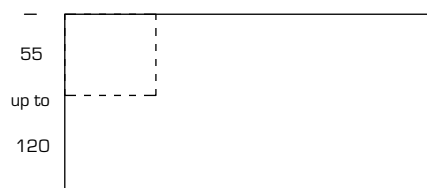

# 2cube

cubic rectilinear consistent

Sofa Armchair Chaise Longue Bench Stool

standard dimensions

possible dimensions

in centimetres

Cover in fabric or leather  
Removable covers optional

The integrated ultra-flat slatted frame and high quality upholstery of the furniture guarantee optimum comfort. In standard or customized dimensions.