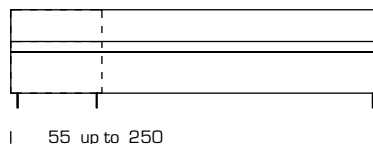

# 2cube

cubic rectilinear consistent

Sofa Armchair Chaise Longue Bench Stool

standard dimensions

possible dimensions

in centimetres

Cover in fabric or leather  
Removable covers optional

The integrated ultra-flat slatted frame and high quality upholstery of the furniture guarantee optimum comfort. In standard or customized dimensions.