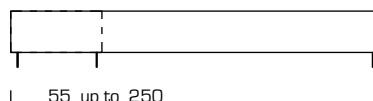

# 2cube

cubic rectilinear consistent

Sofa Armchair Chaise Longue Bench Stool

standard dimensions

possible dimensions

in centimetres

Cover in fabric or leather  
Removable covers optional

The integrated ultra-flat slatted frame and high quality upholstery of the furniture guarantee optimum comfort. In standard or customized dimensions.